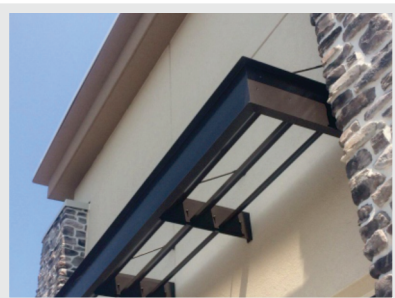

Sunshades & Louvers

Sunshades are an attractive means to obstruct undesired sun and heat gain while allowing natural light into your building.

Sunshade louvers add an attractive design element to your building.

Numerous blade shapes, blade spacings, and trim profiles allow a design to suite your project requirements.

This product delivers optimum energy performance without compromising aesthetics.

From entrances and framing systems to windows and curtain wall systems, DCI Signs offers strong and versatile solutions that reduce energy demand and environmental impact — conserving valuable natural resources.